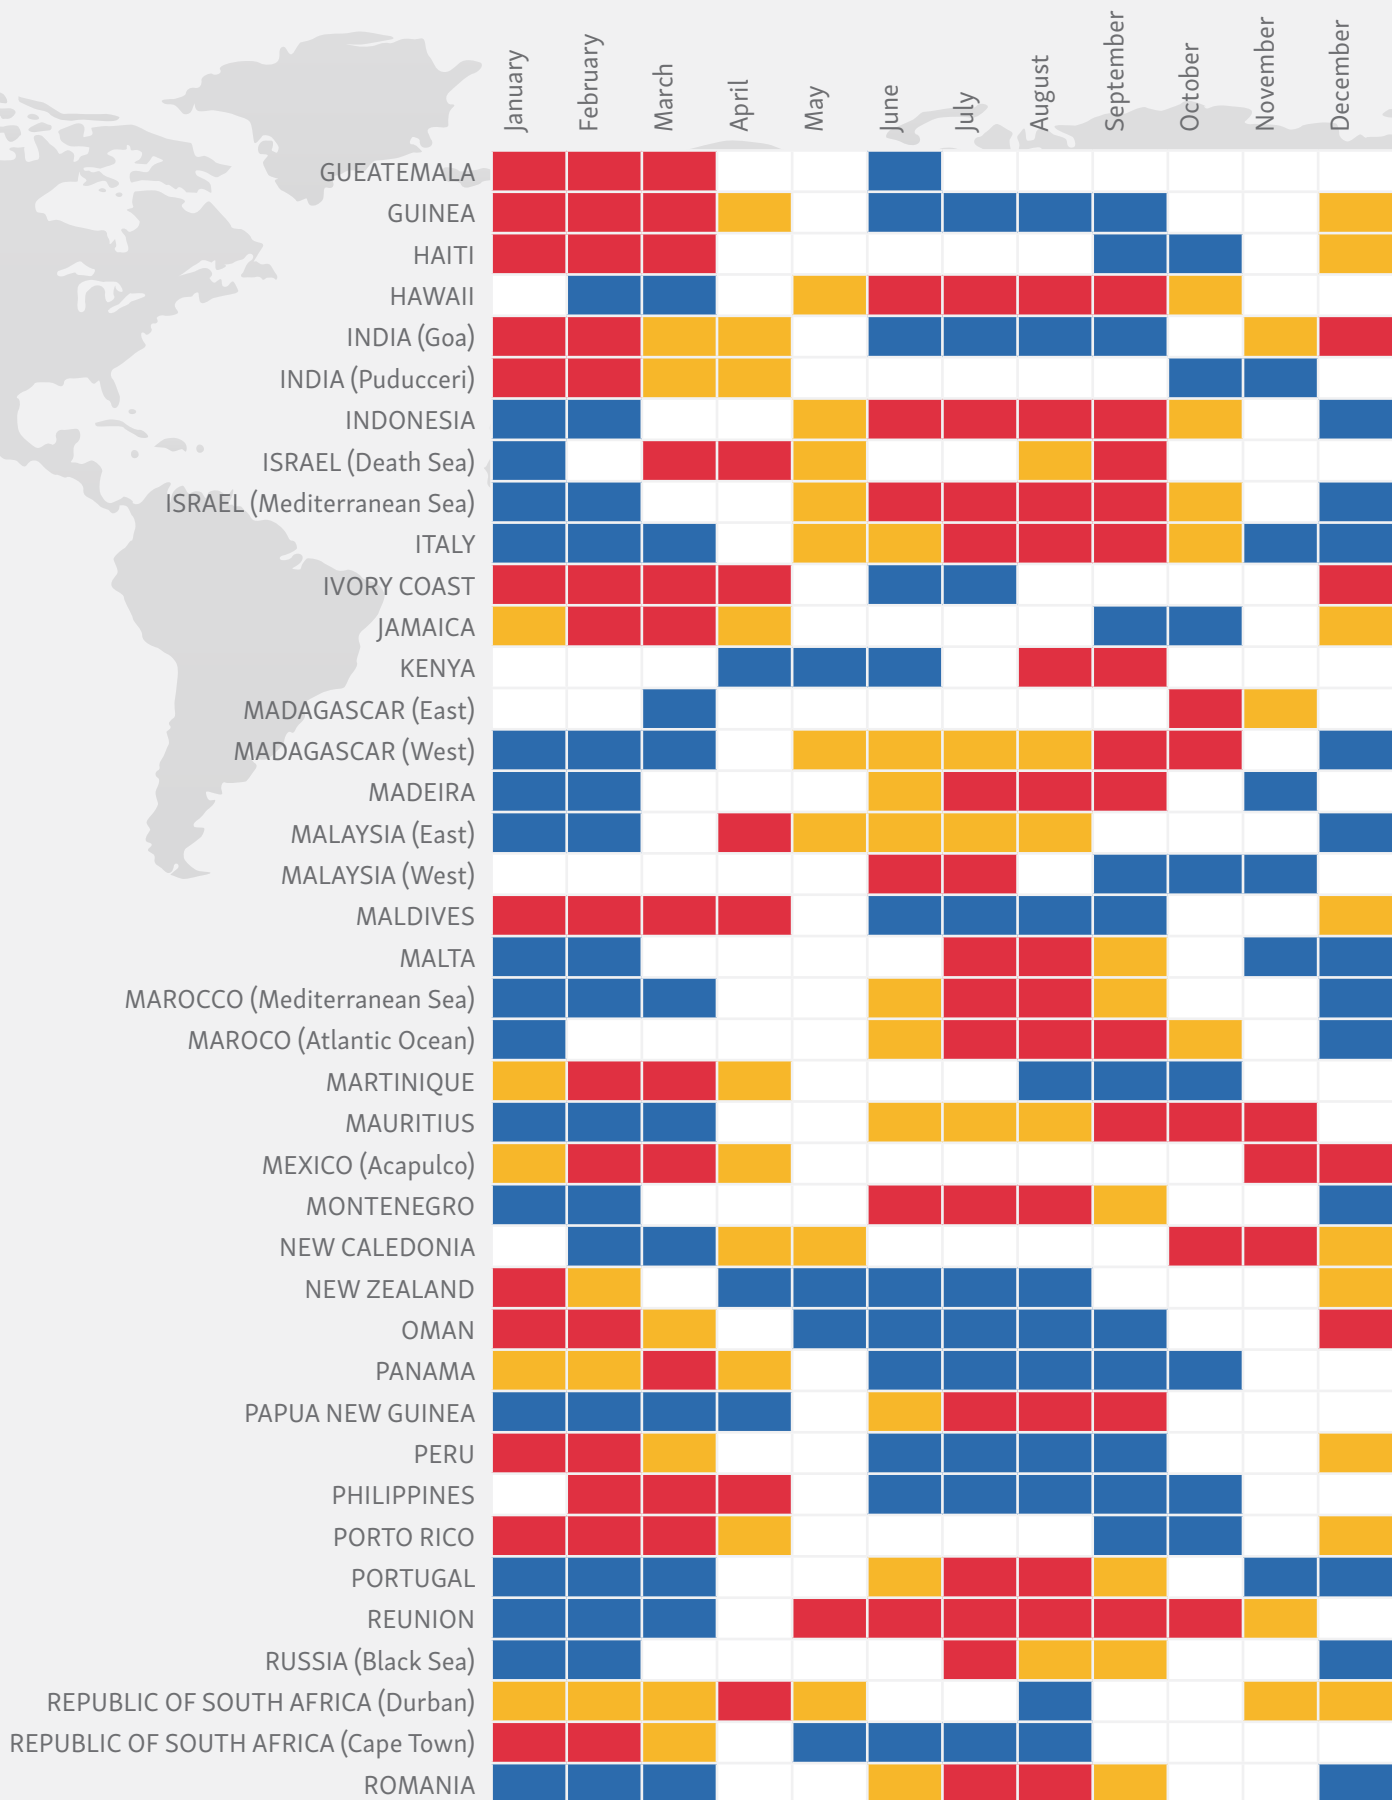

WHERE AND WHEN TO GO

KEY

perfect

good

so-so

not recommended

KEY

perfect

good

so-so

not recommended